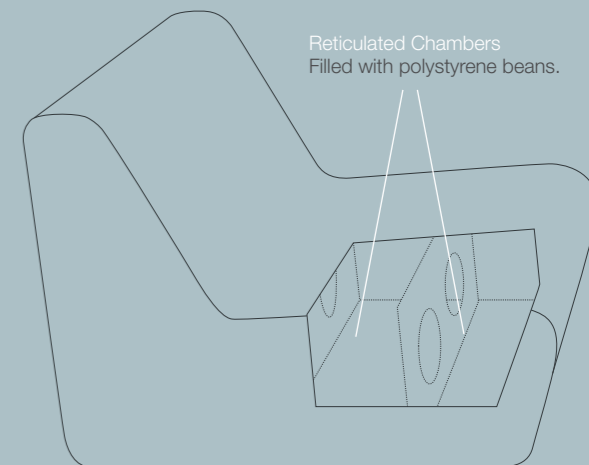

Stainless Steel Hardware
Looks great.
Won't corrode.

Waterproof Lining
The Marine Bean has a polyester liner allowing the cover to be removed.

Polyester Stitching
For long-lasting, extra strong seams.

Hard-wearing Base
Waterproof, scuff-resistant heavy-duty polyester.

Isla Collection

The Isla shares the exterior characteristics of the classic Marine Bean. In addition, the Isla's unique internal structure comprises interconnected chambers (patent pending) which can be filled through a single aperture.